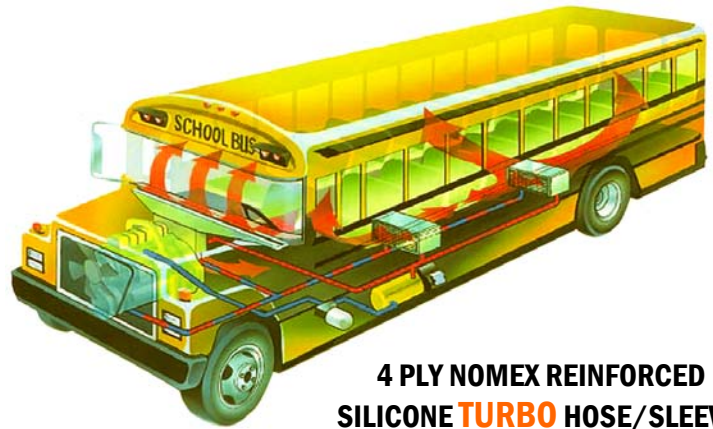

4 PLY POLYESTER REINFORCED SILICONE COOLANT HOSE

ID	PART#
1/4"	5581-0250
5/16"	5581-0312
3/8"	5581-0375
1/2"	5581-0500
5/8"	5581-0625
3/4"	5581-0750
7/8"	5581-0875
1"	5581-1000
1-1/8"	5581-1125
1-1/4"	5581-1250
1-5/16"	5581-1313
1-3/8"	5581-1375
1-1/2"	5581-1500
1-5/8"	5581-1625
1-3/4"	5581-1750
1-7/8"	5581-1875
2"	5581-2000
2-1/8"	5581-2125
2-1/4"	5581-2250
2-5/16"	5581-2313
2-3/8"	5581-2375
2-1/2"	5581-2500
2-5/8"	5581-2625
2-3/4"	5581-2750
2-7/8"	5581-2875
3"	5581-3000
3-1/8"	5581-3125
3-1/4"	5581-3250
3-3/8"	5581-3375
3-1/2"	5581-3500
3-5/8"	5581-3625
3-3/4"	5581-3750
4	5581-4000
4-1/2"	5581-4500
5	5581-5000
6	5581-6000

**1 PLY POLYESTER REINFORCED
SILICONE HEATER HOSE**

Temp. Range
-65° F to +350° F
Bulk reels available.

ID	PART#
1/4"	5526-0250
5/16"	5526-0313
3/8"	5526-0375
1/2"	5526-0500
5/8"	5526-0625
3/4"	5526-0750
7/8"	5526-0875
1"	5526-1000
1-1/8"	5526-1125
1-1/4"	5526-1250