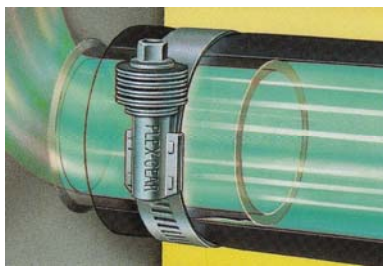

**4 PLY NOMEX REINFORCED
SILICONE TURBO HOSE/SLEEVE**

Temp. Range -65° F TO 500° F

12 feet long

ID	PART#
1/4"	TFT40-0250
5/16"	TFT40-0312
3/8"	TFT40-0375
1/2"	TFT40-0500
5/8"	TFT40-0625
3/4"	TFT40-0750
7/8"	TFT40-0875
1"	TFT40-1000
1-1/8"	TFT40-1125
1-1/4"	TFT40-1250
1-5/16"	TFT40-1313
1-3/8"	TFT40-1375
1-1/2"	TFT40-1500
1-5/8"	TFT40-1625
1-3/4"	TFT40-1750
1-7/8"	TFT40-1875
2"	TFT40-2000
2-1/8"	TFT40-2125
2-1/4"	TFT40-2250
2-5/16"	TFT40-2313
2-3/8"	TFT40-2375
2-1/2"	TFT40-2500
2-5/8"	TFT40-2625
2.75	TFT40-2750
2-7/8"	TFT40-2875
3"	TFT40-3000
3-1/8"	TFT40-3125
3-1/4"	TFT40-3250
3-3/8"	TFT40-3375
3-1/2"	TFT40-3500
3-5/8"	TFT40-3625
3-3/4"	TFT40-3750
4"	TFT40-4000
4-1/2"	TFT40-4500
5"	TFT40-5000
6"	TFT40-6000

HIGH PERFORMANCE SILICONE VACUUM TUBING

PART#	SIZE
TFV-012	1/8"
TFV-016	5/32"
TFV-018	3/16"
TFV-025	1/4"
TFV-031	5/16"
TFV-038	3/8"
TFV-050	1/2"
TFV-062	5/8"
TFV-075	3/4"

25', 50' 100' and 500' Lengths
Available in Blue, Red or Black

Hot Side CAC

PART#	SIZE	LENGTH
TFCA-N30-R6	3"	6"
TFCA-N35-R6	3.5"	6"
TFCA-N40-R6	4"	6"
TFCA-N40-R8	4"	8"

Cold Side CAC

PART#	SIZE	LENGTH
TFCA-P30-R6	3"	6"
TFCA-P35-R6	3.5"	6"
TFCA-P40-R6	4"	6"
TFCA-P40-R8	4"	8"

Ideal Flex Gear clamps adjust with the hose and fitting to maintain constant tension on the connection, eliminating leaks.

Hose installed with unlined clamp.

Hose installed with lined clamp.

LINED CLAMPS FOR SILICONE HOSES
613 is PARTIAL STAINLESS CONSTRUCTION
615 is ALL STAINLESS CONSTRUCTION